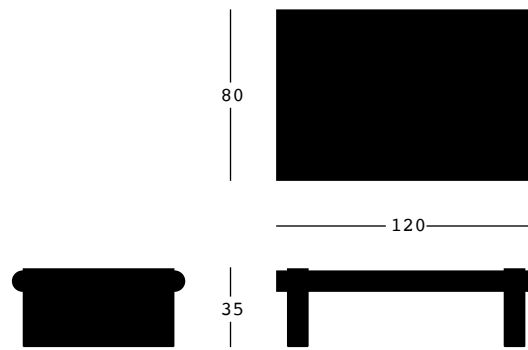

004 Coffee Table

Design	Soft Baroque
Material	Scots Pine
Country of production	Finland
Environment	Indoor use
Preassembled	Yes
Weight	78,0 kg
Manufacturer	Wooden – Espoo, Finland
Origin of Pine	Finland

004 Coffee Table

Dimensions

Packaging

L: 1,0 m, W: 1,3 m, H: 0,4 m

Finish

Matte wood oil (Osmo Color hardwax-oil 3062 matt)

Care and maintenance

<https://vaarnii.com/pages/care-maintenance>